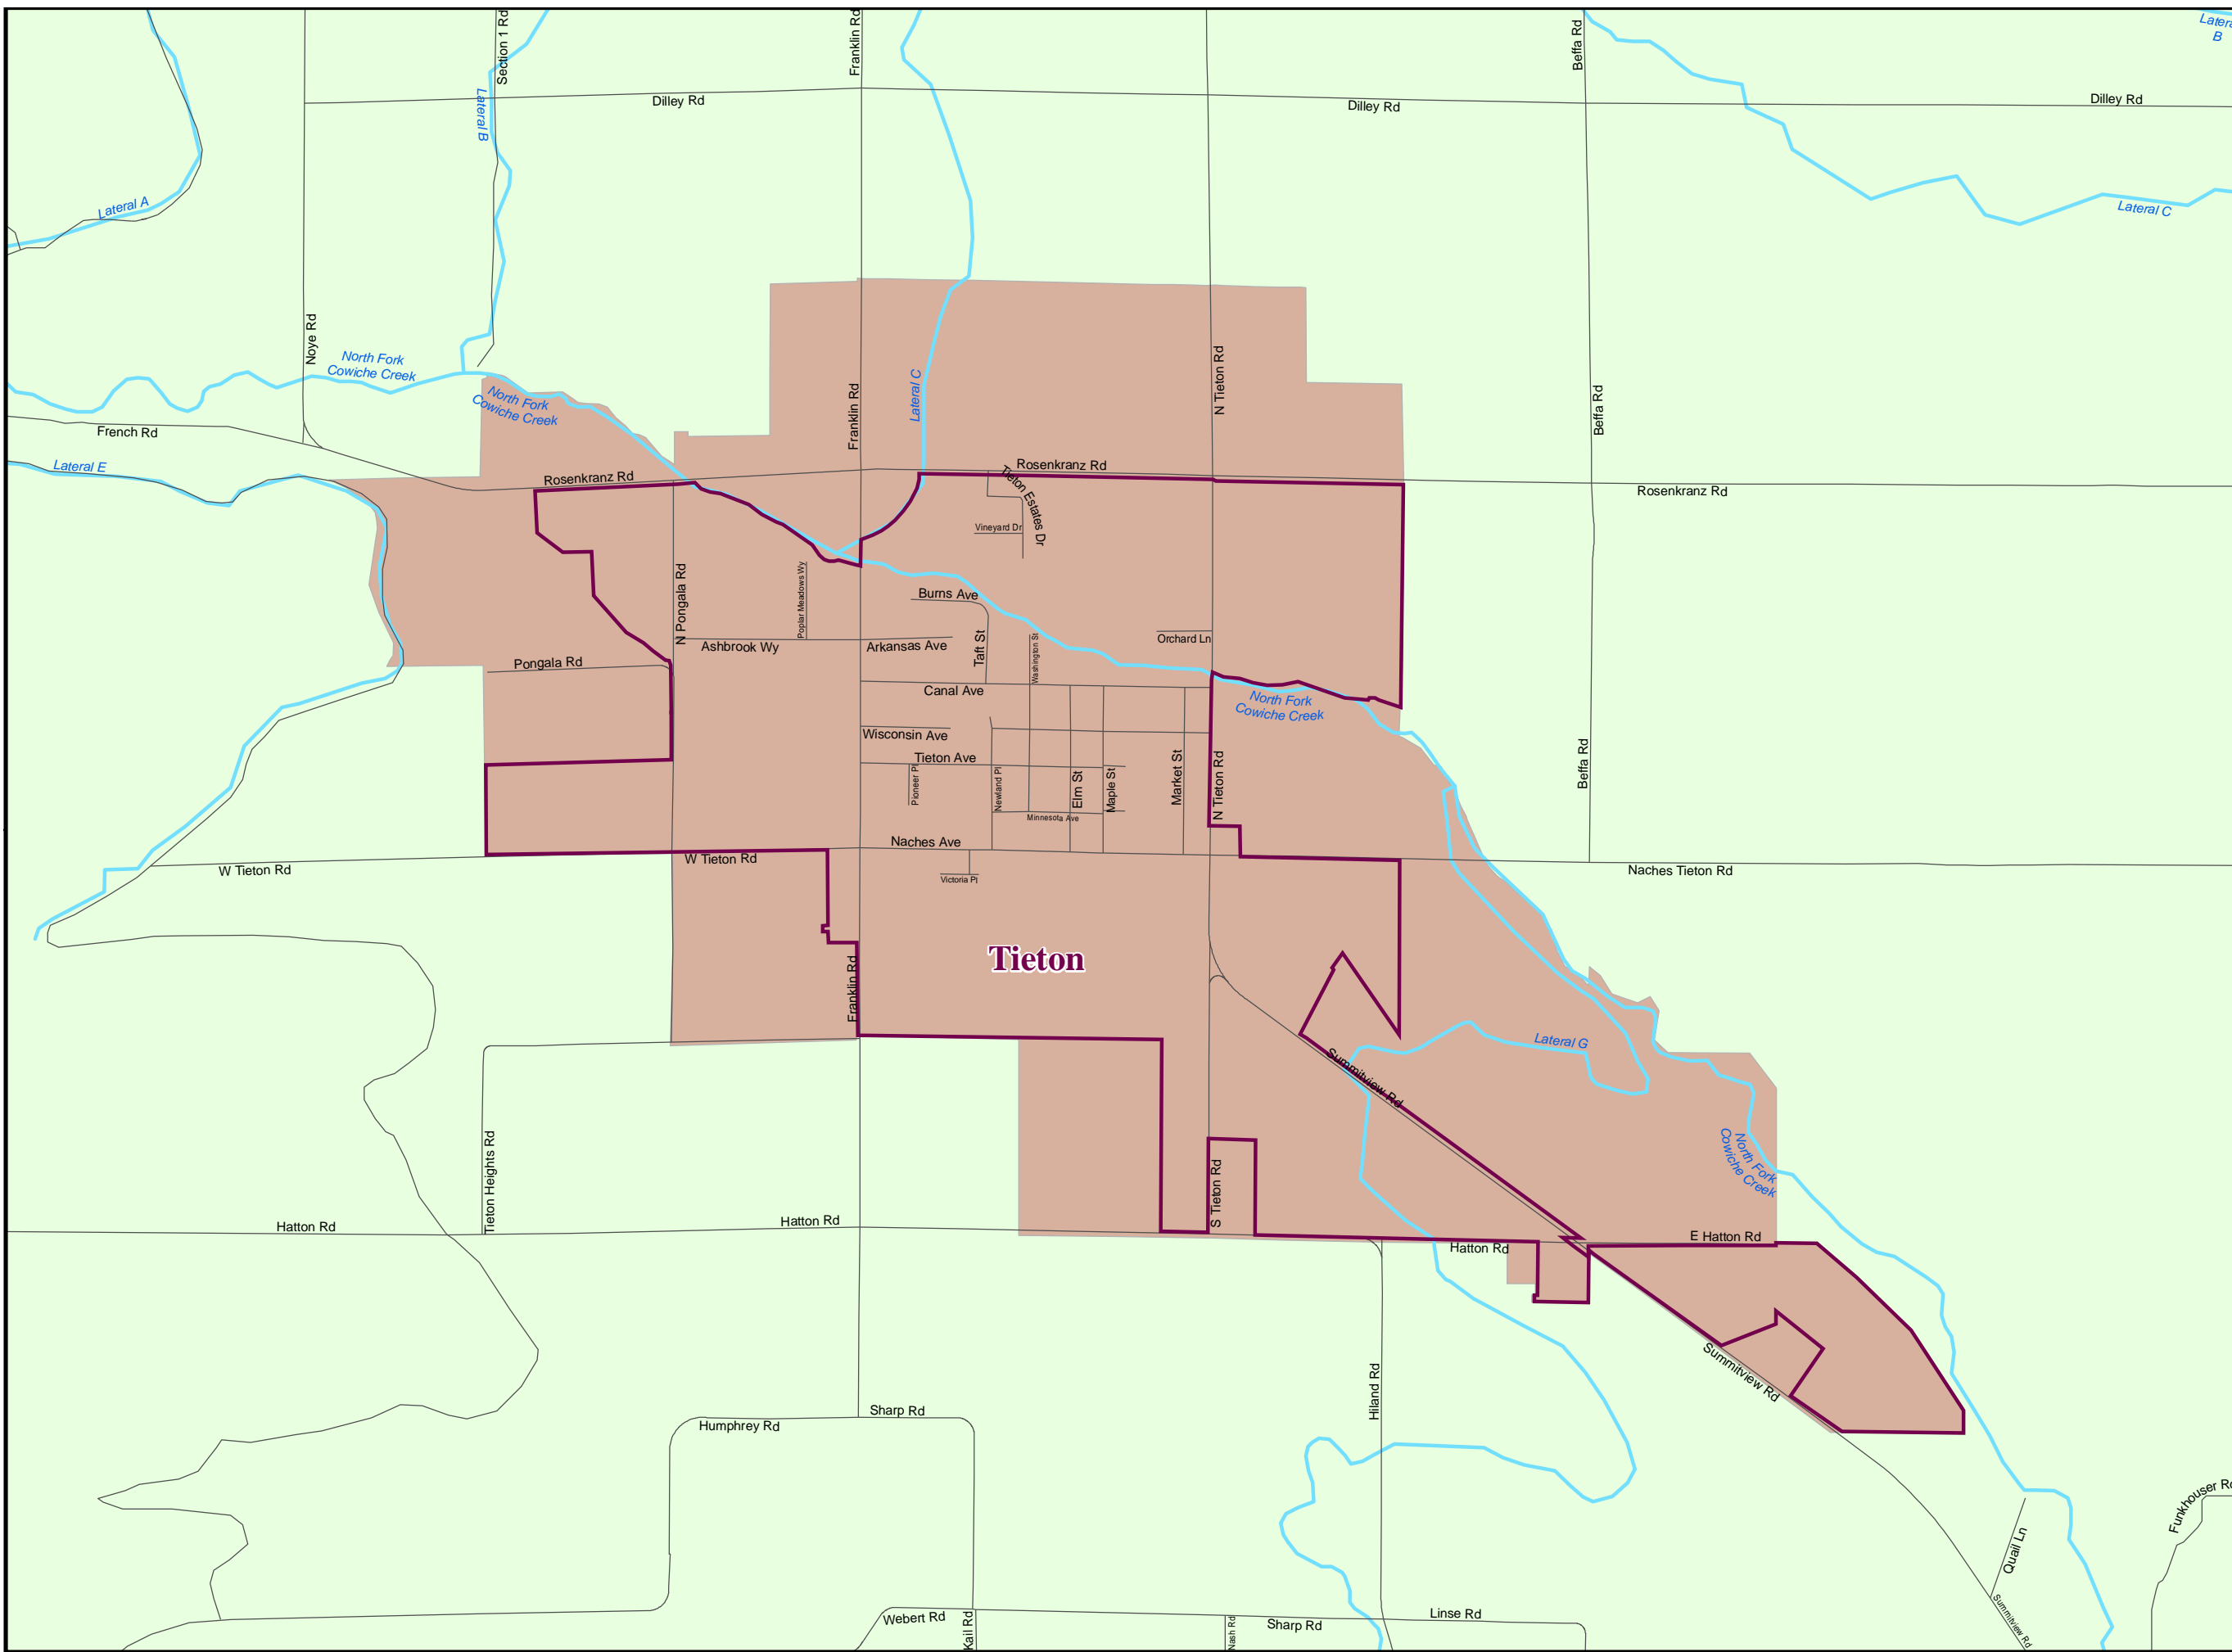

Town of Tieton
Outdoor Burning
Prohibited Areas

- Outdoor Burning Prohibited
- Burn Area
- City Limits
- Tieton

6 S. 2nd Street, Rm. 1016
Yakima, WA 98901
(509) 834-2050

Copyright (C) 2008 Yakima County
This map was derived from several databases. The
County cannot accept responsibility for any errors.
Therefore, there are no warranties for this product.
March 27, 2008