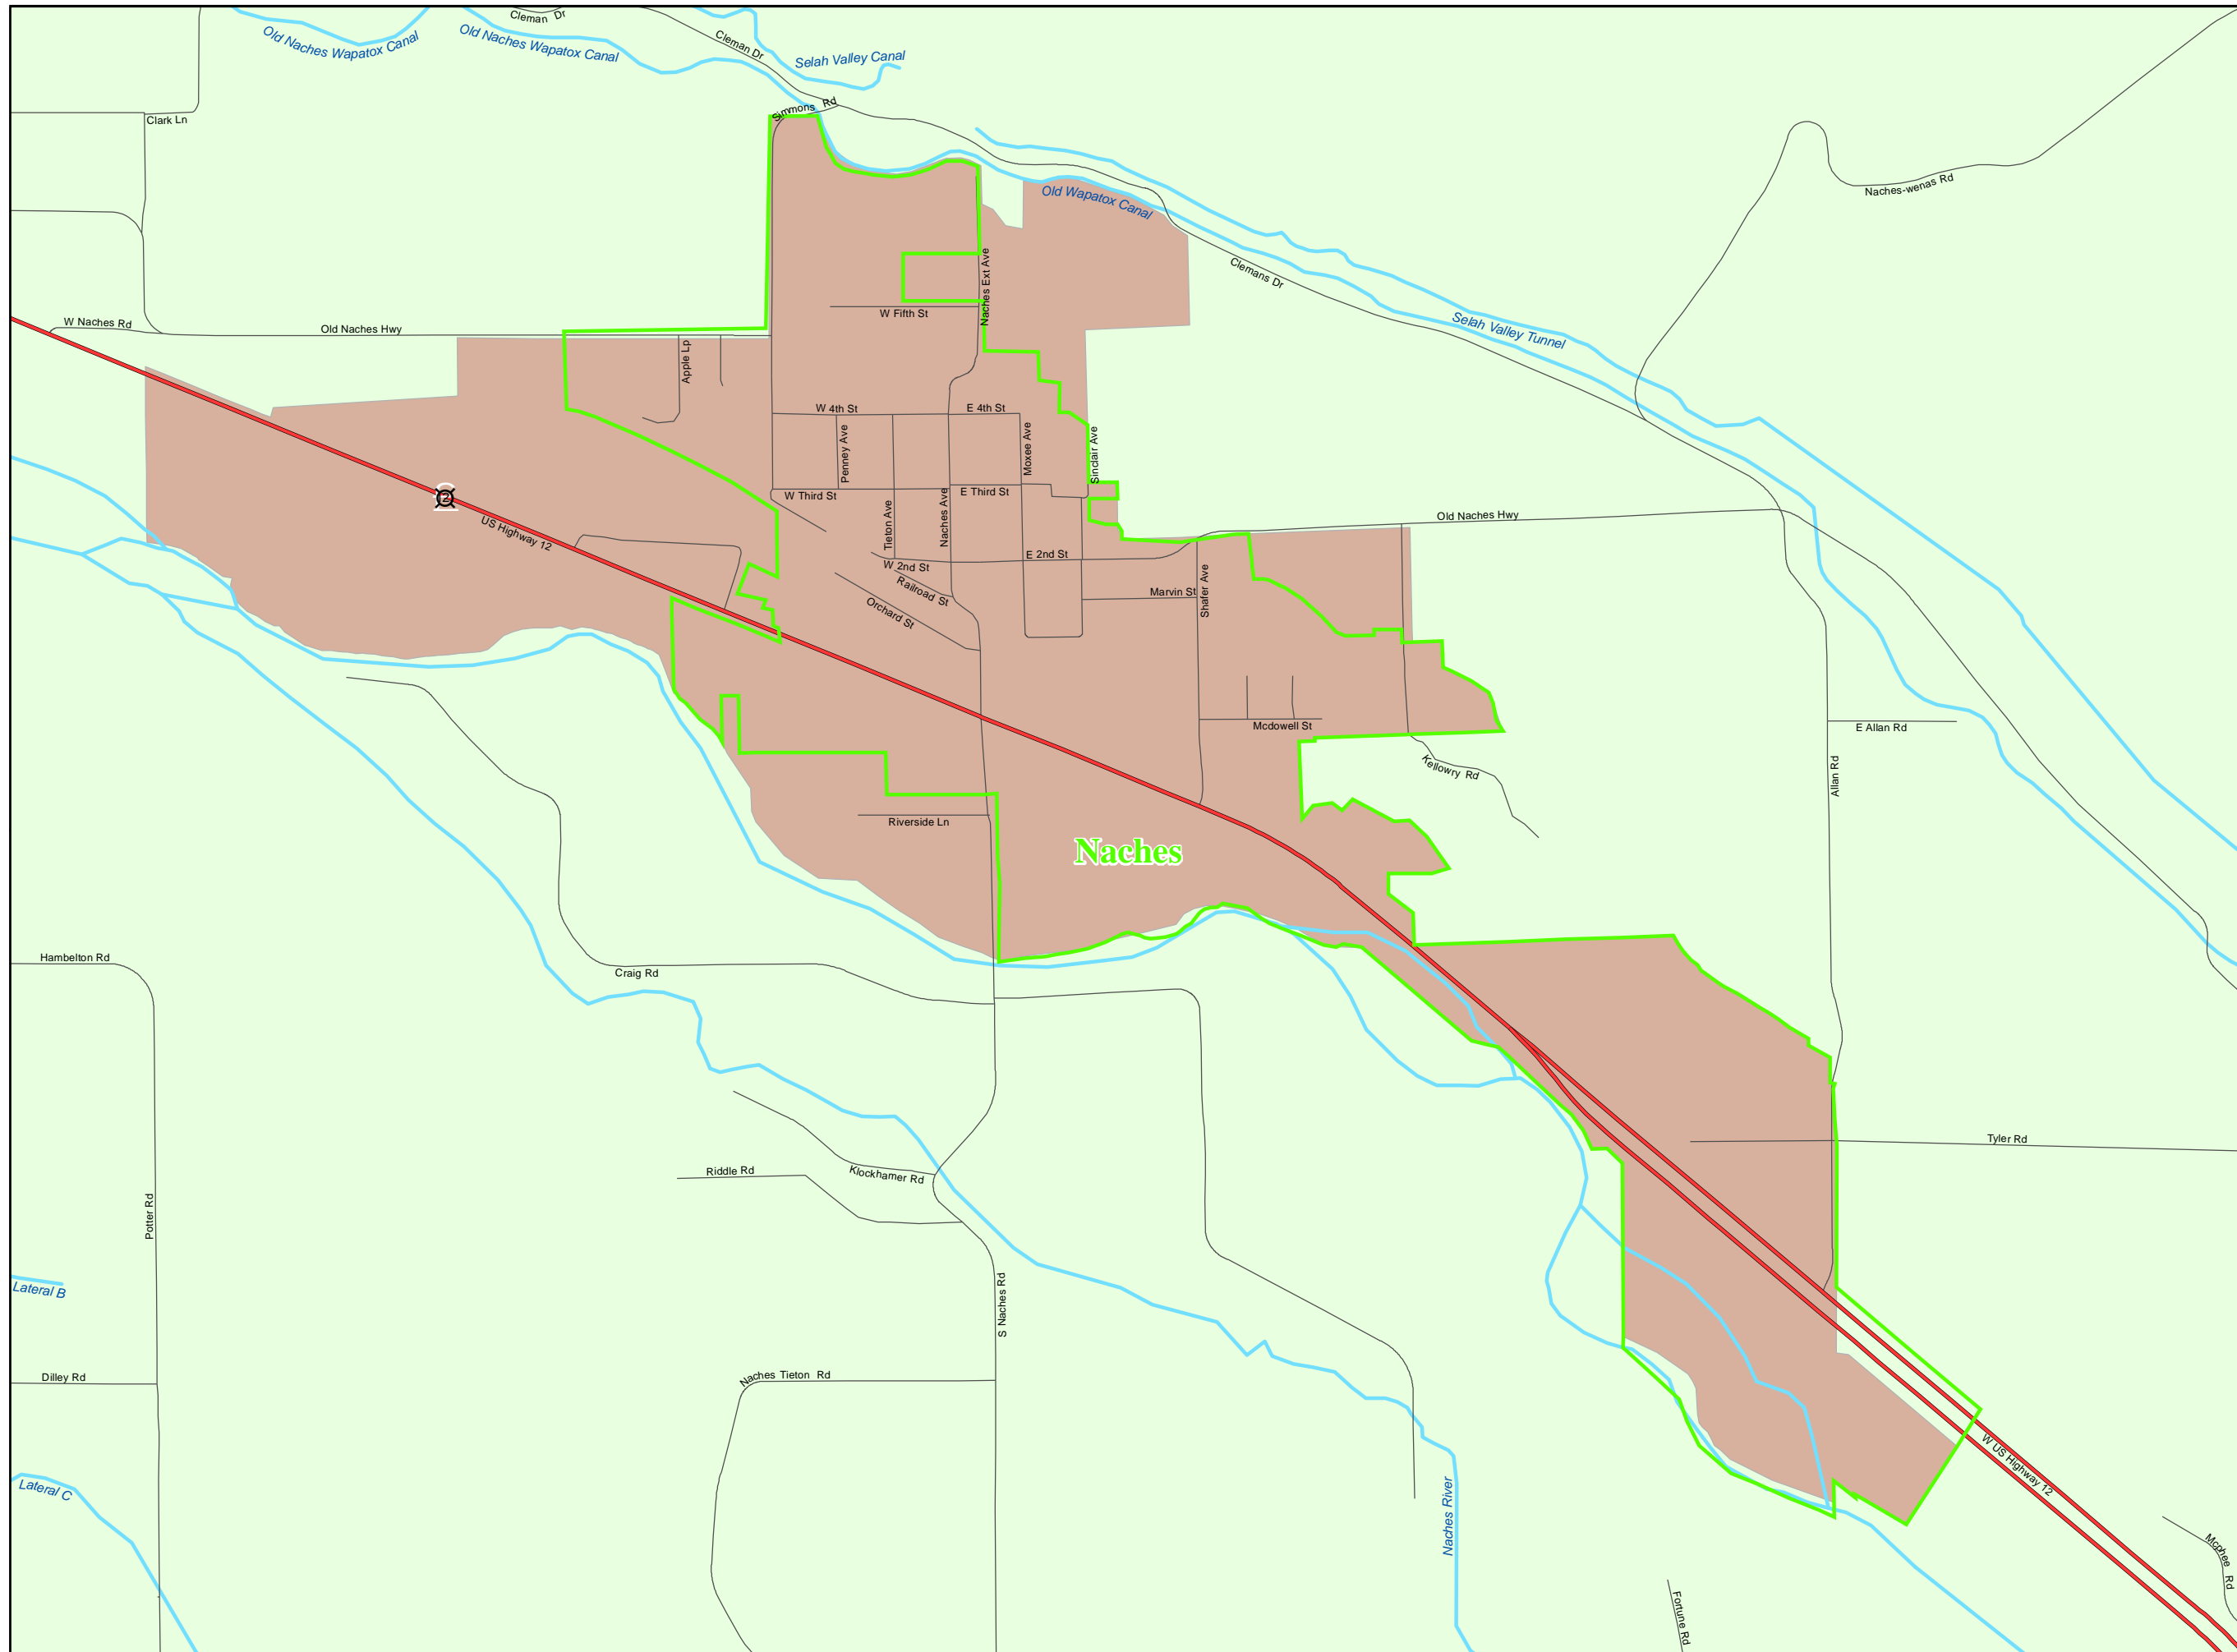

# Yakima Regional Clean Air Authority

## Town of Naches Outdoor Burning Prohibited Areas

-  Outdoor Burning Prohibited
-  Burn Area
- City Limits**
-  Naches

6 S. 2nd Street, Rm. 1016  
Yakima, WA 98901  
(509) 834-2050

1 inch equals 1,000 feet