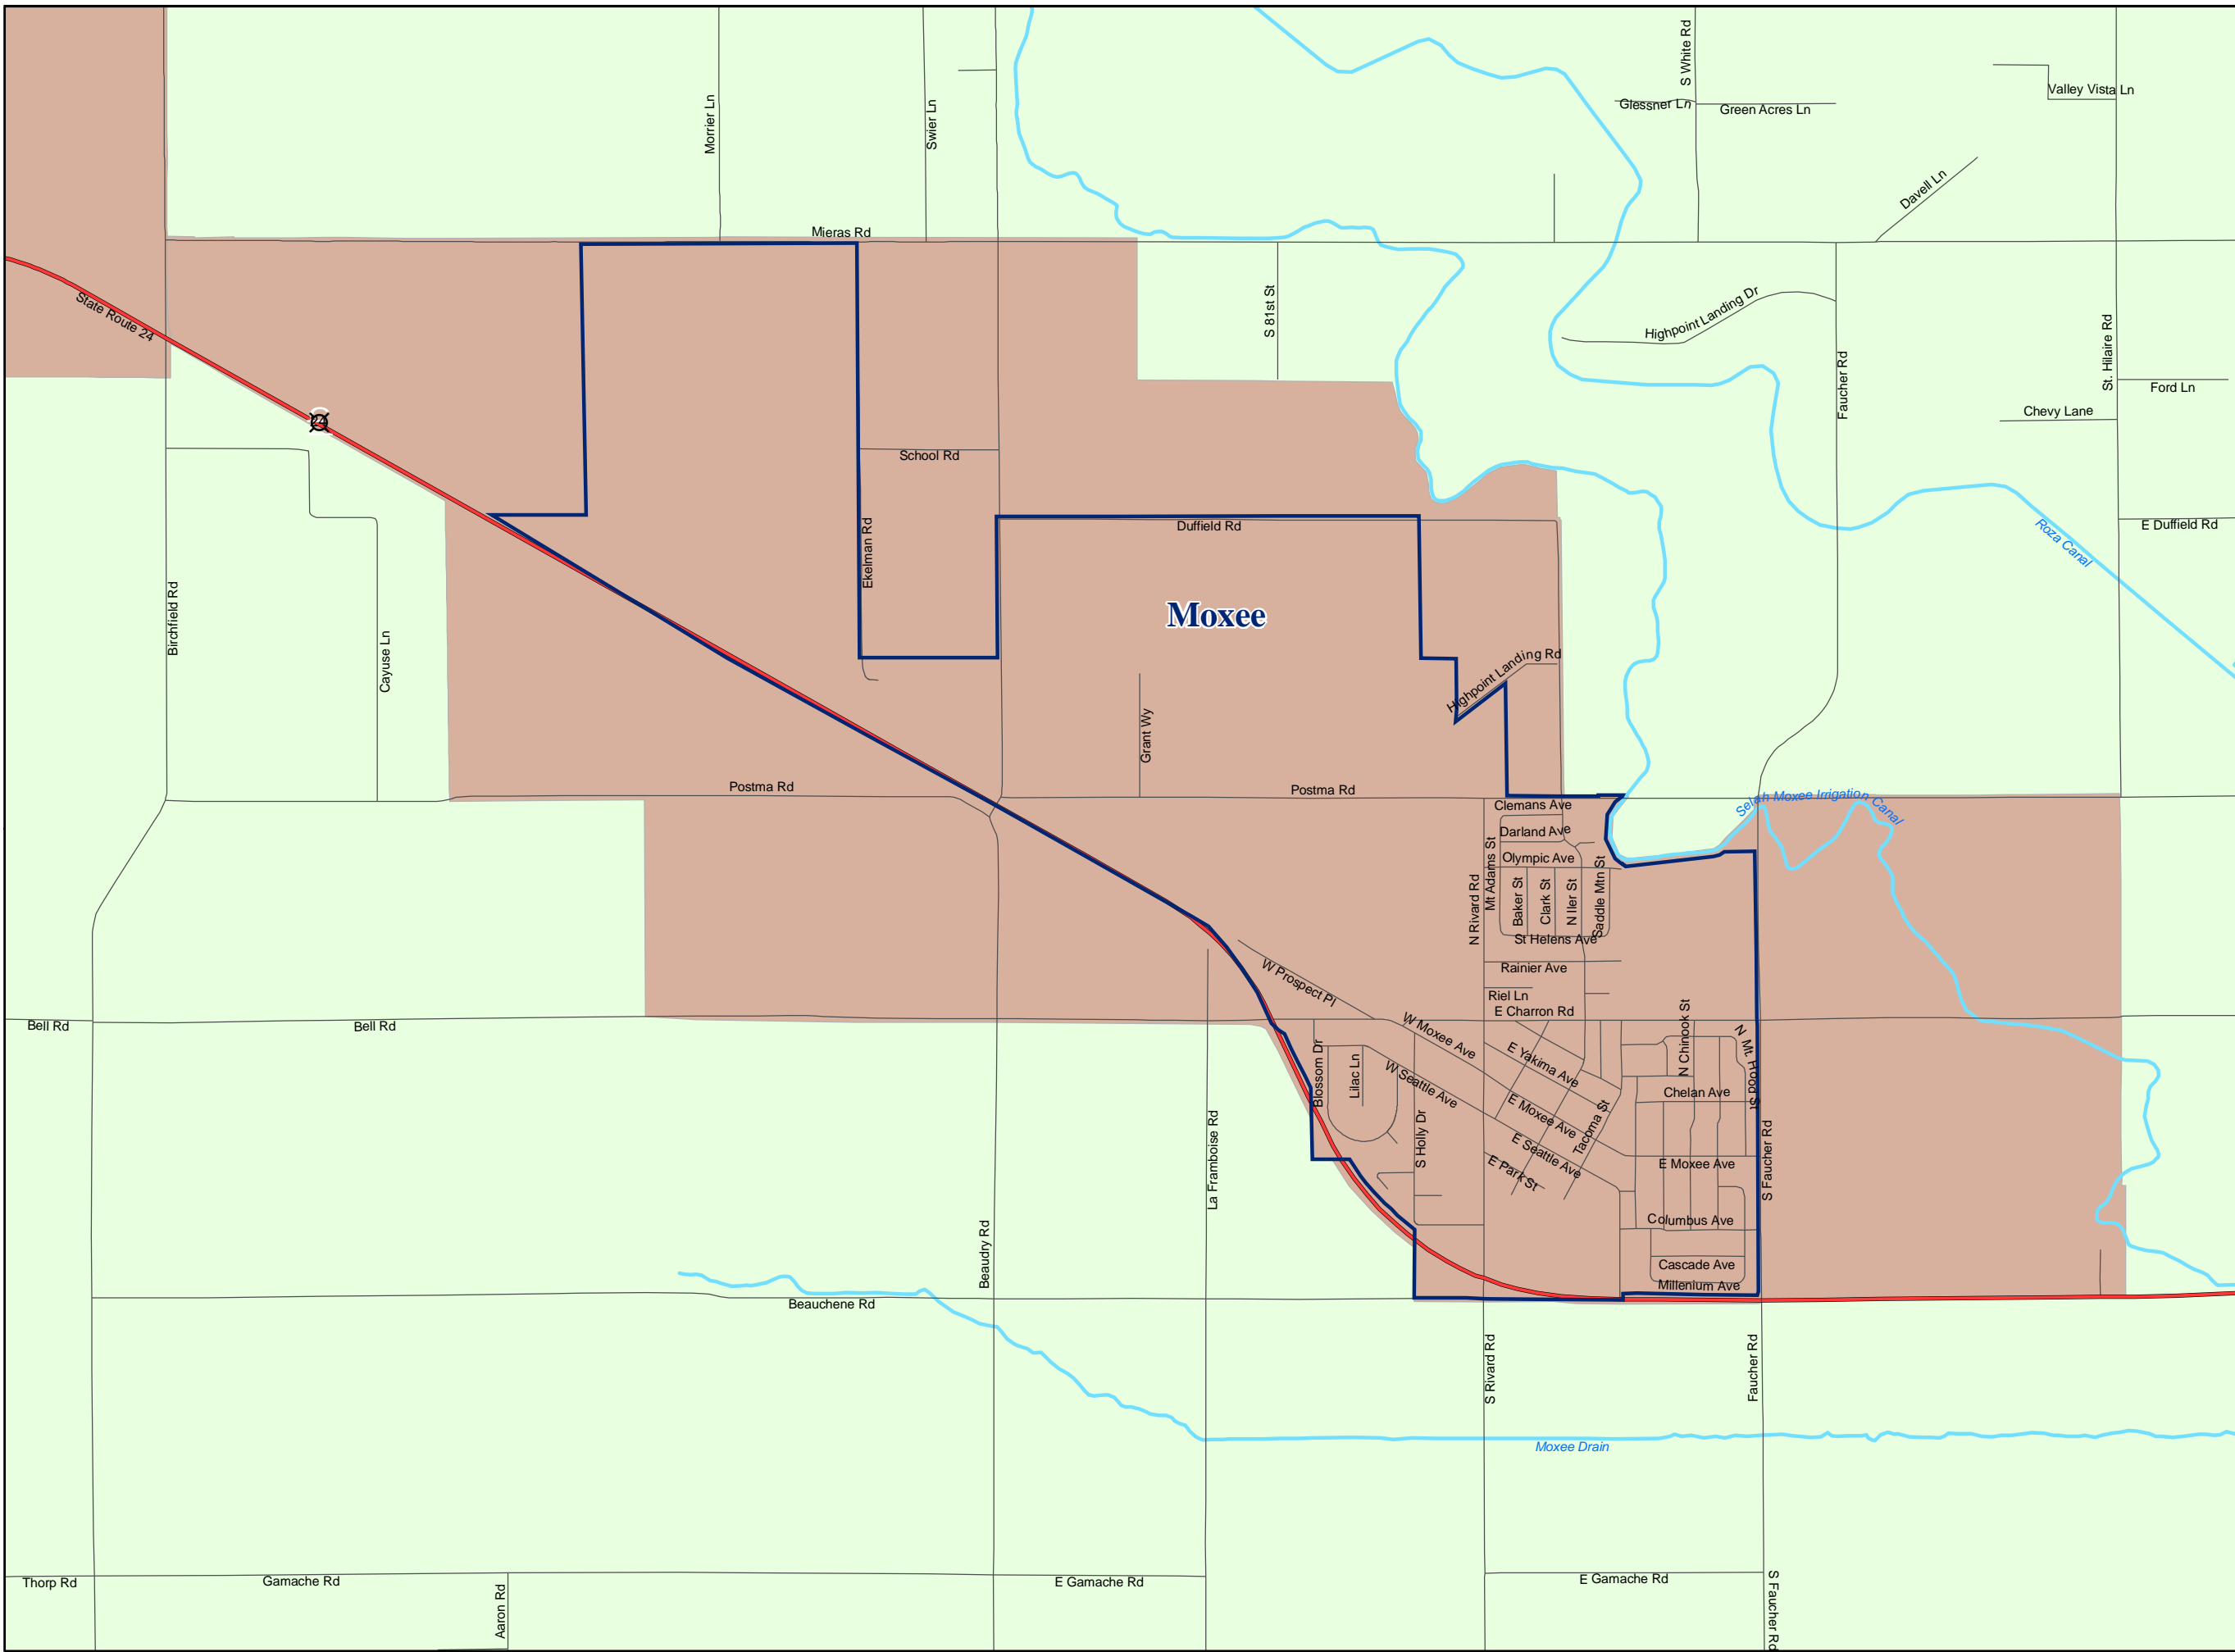

City of Moxee
Outdoor Burning
Prohibited Areas

- Outdoor Burning Prohibited
- Burn Area
- City Limits
- Moxee

6 S. 2nd Street, Rm. 1016
Yakima, WA 98901
(509) 834-2050

Copyright (C) 2008 Yakima County
This map was derived from several databases. The
County cannot accept responsibility for any errors.
Therefore, there are no warranties for this product.
March 27, 2008